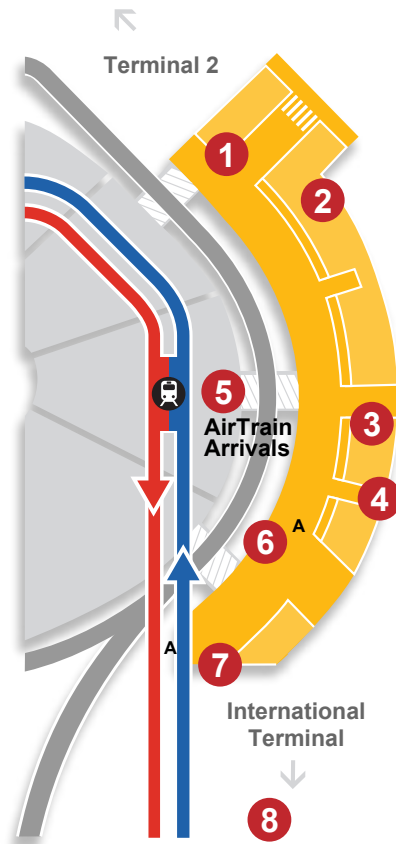

Terminal 1 Tour

^ Arrivals Level

- 1 Aquarium**
Departures Level
- 2 Food Court at Gates 40-48**
Departures Level
- 3 Food Court at Gates 20-36**
Departures Level
- 4 *Untitled* by Fred Eversley**
Departures Level
- 5 Terminal 1 AirTrain Station**
- 6 Children's Art Exhibit**
Arrivals Level
- 7 Animal Relief Area**
Arrivals Level, outside Courtyard 1
- 8 Information Desk**
International Terminal, Departures Level near the Security Checkpoint for Gates A1-A12